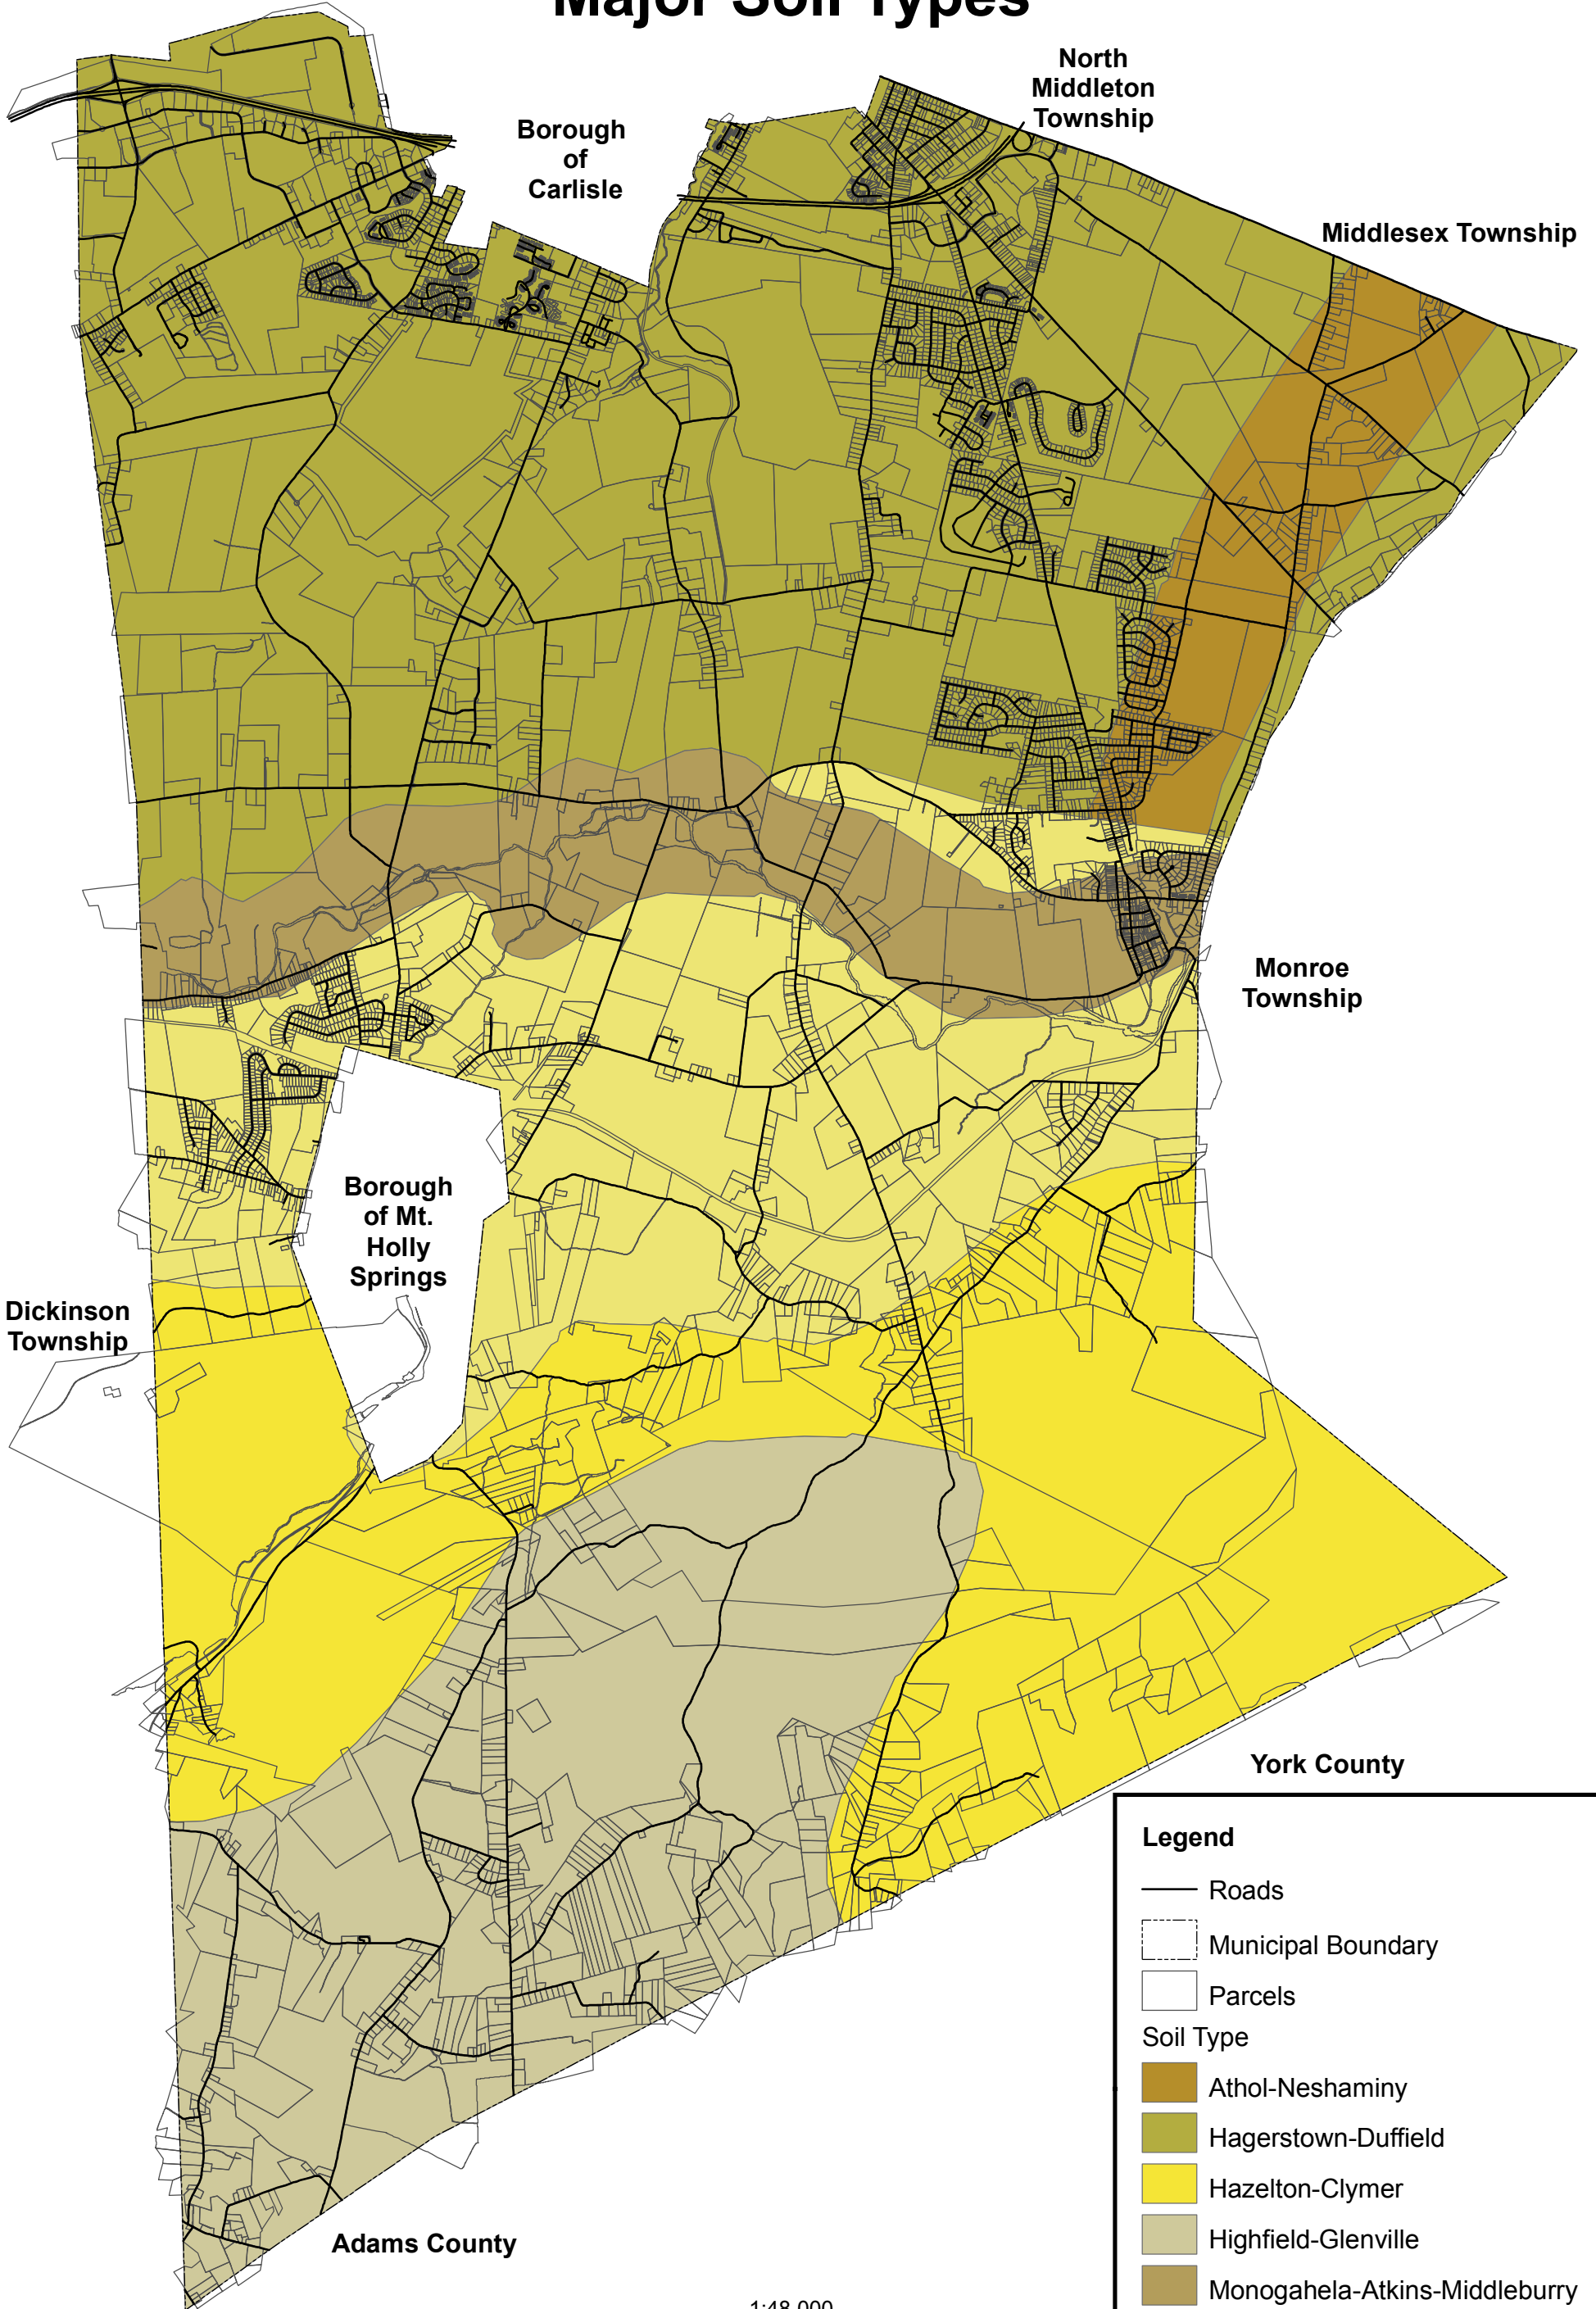

# South Middleton Township

## Major Soil Types

### Legend

- Roads
- - - Municipal Boundary
- Parcels
- Soil Type
  - Athol-Neshaminy
  - Hagerstown-Duffield
  - Hazelton-Clymer
  - Highfield-Glenville
  - Monogahela-Atkins-Middleburry
  - Murrill-Laidig-Buchanan