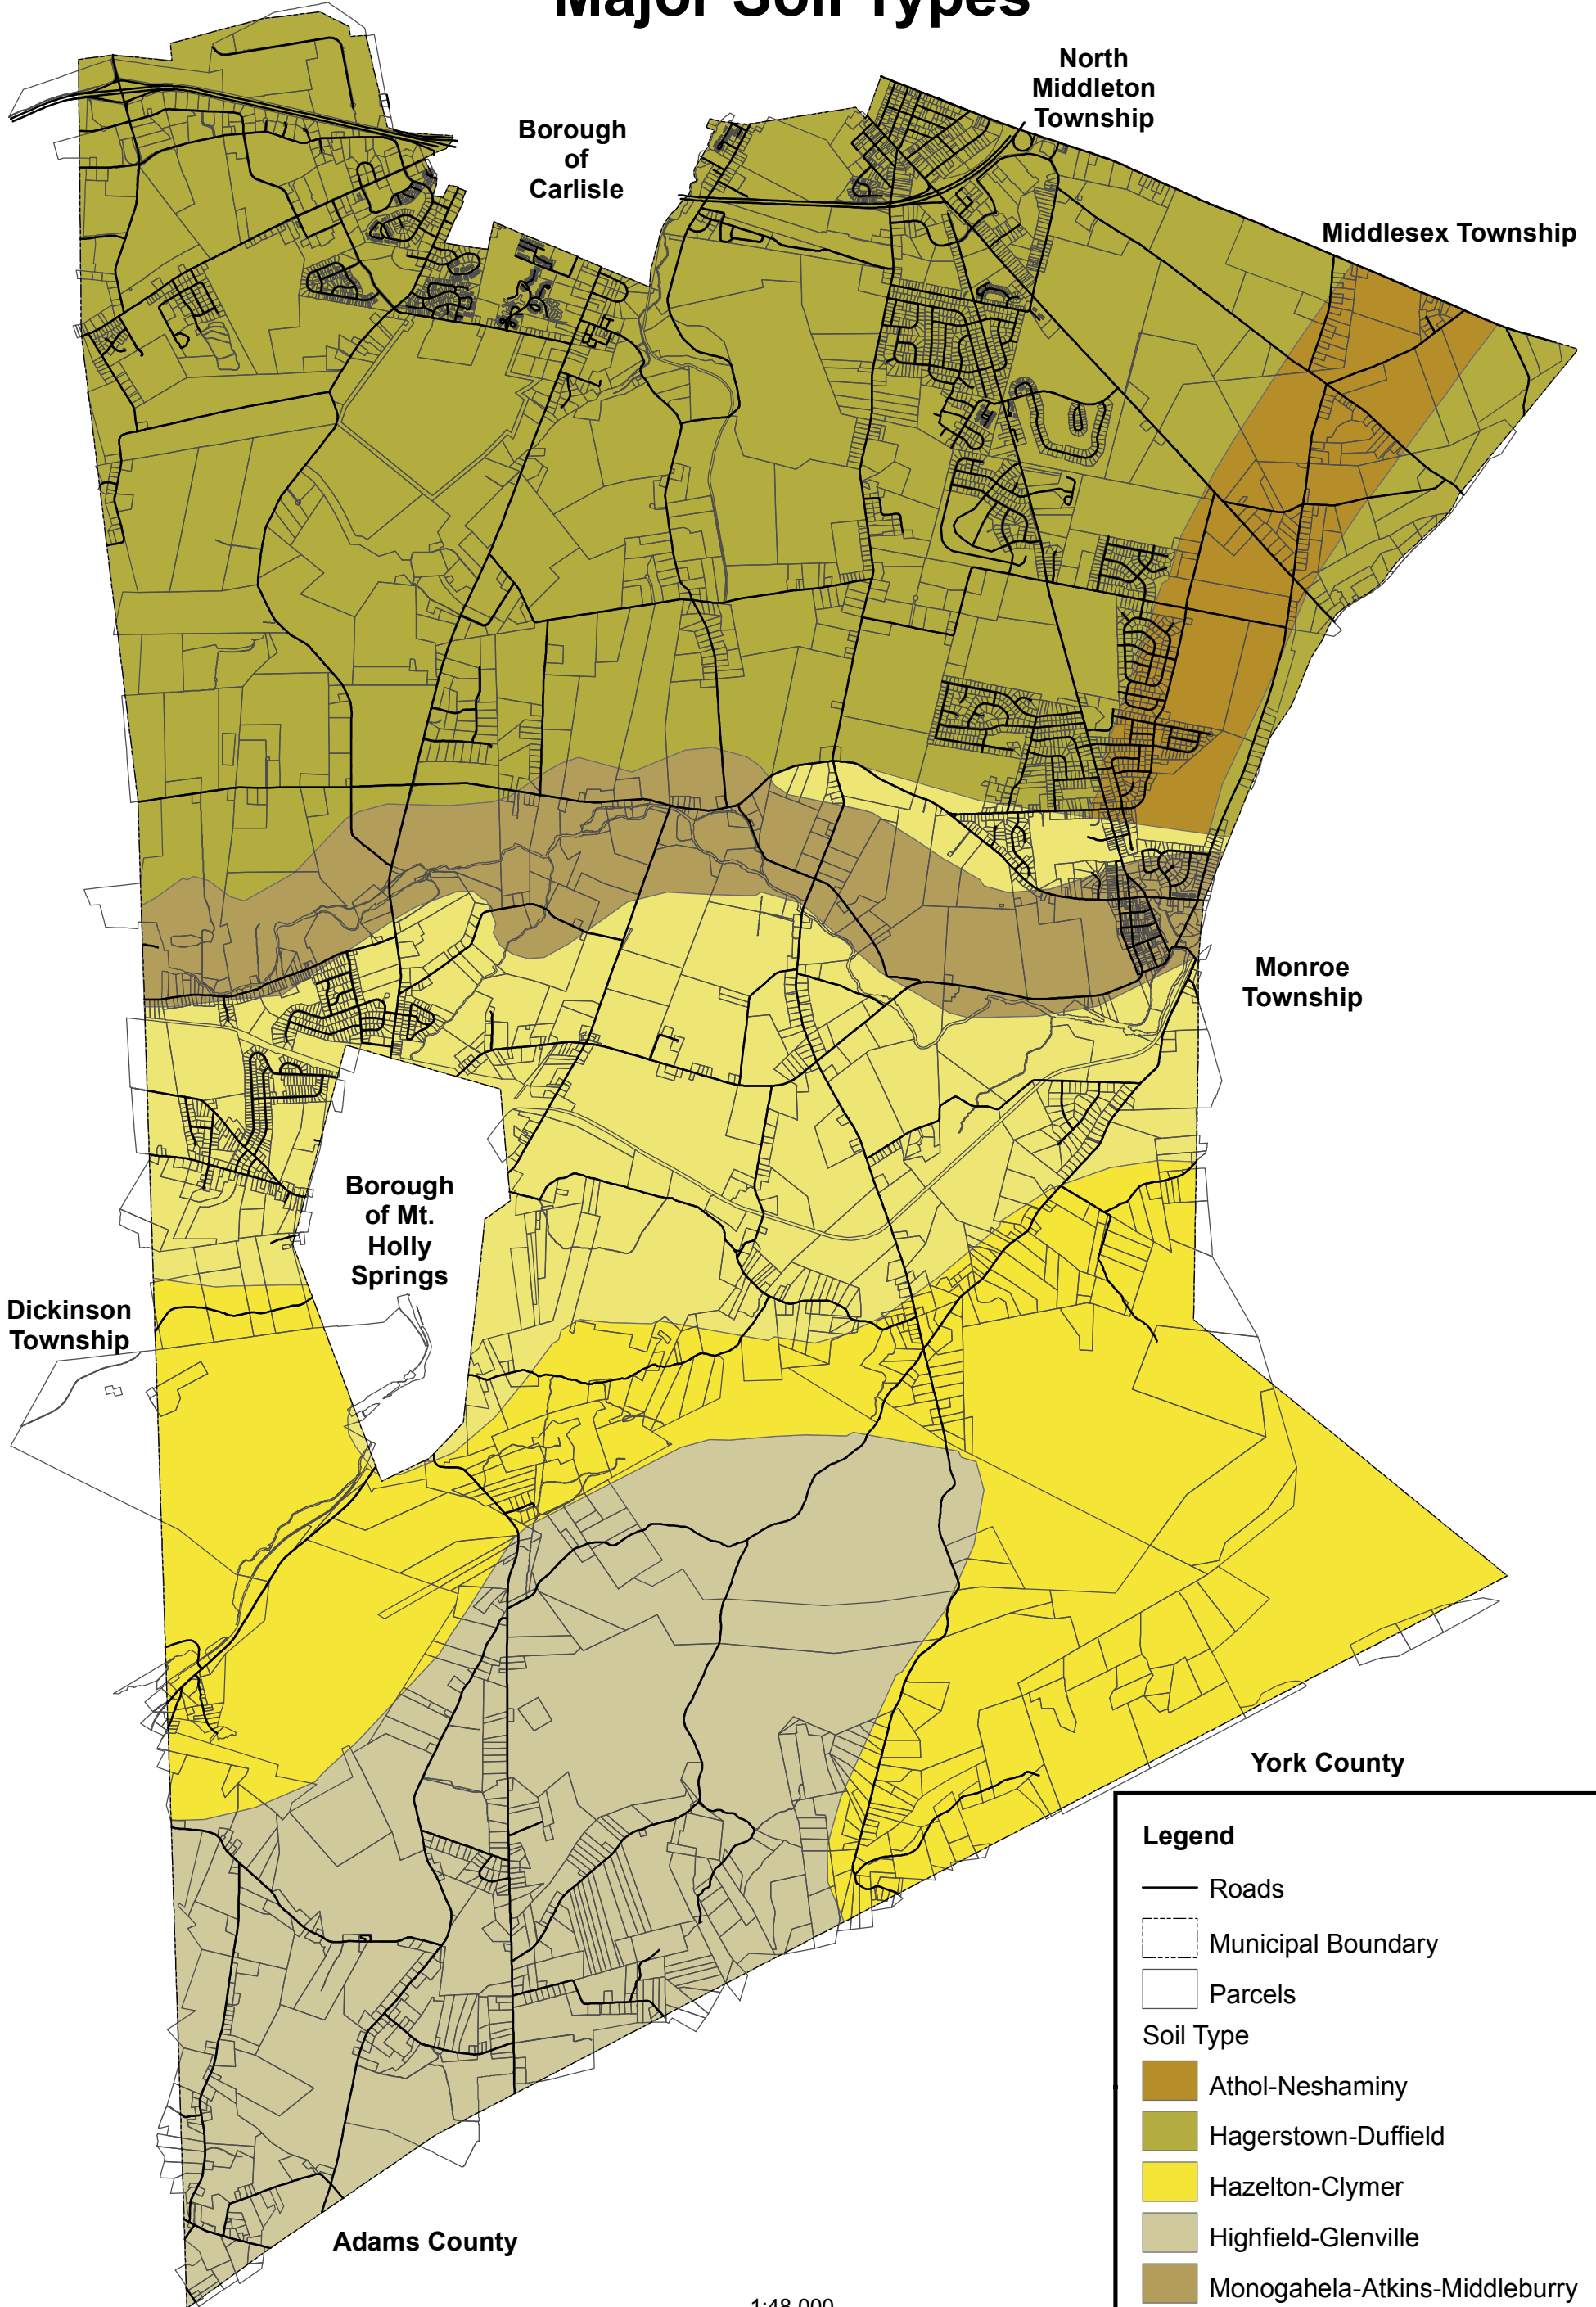

South Middleton Township

Major Soil Types

Legend

- Roads
- - - Municipal Boundary
- Parcels
- Soil Type
 - Athol-Neshaminy
 - Hagerstown-Duffield
 - Hazelton-Clymer
 - Highfield-Glenville
 - Monogahela-Atkins-Middleburry
 - Murrill-Laidig-Buchanan

1:48,000