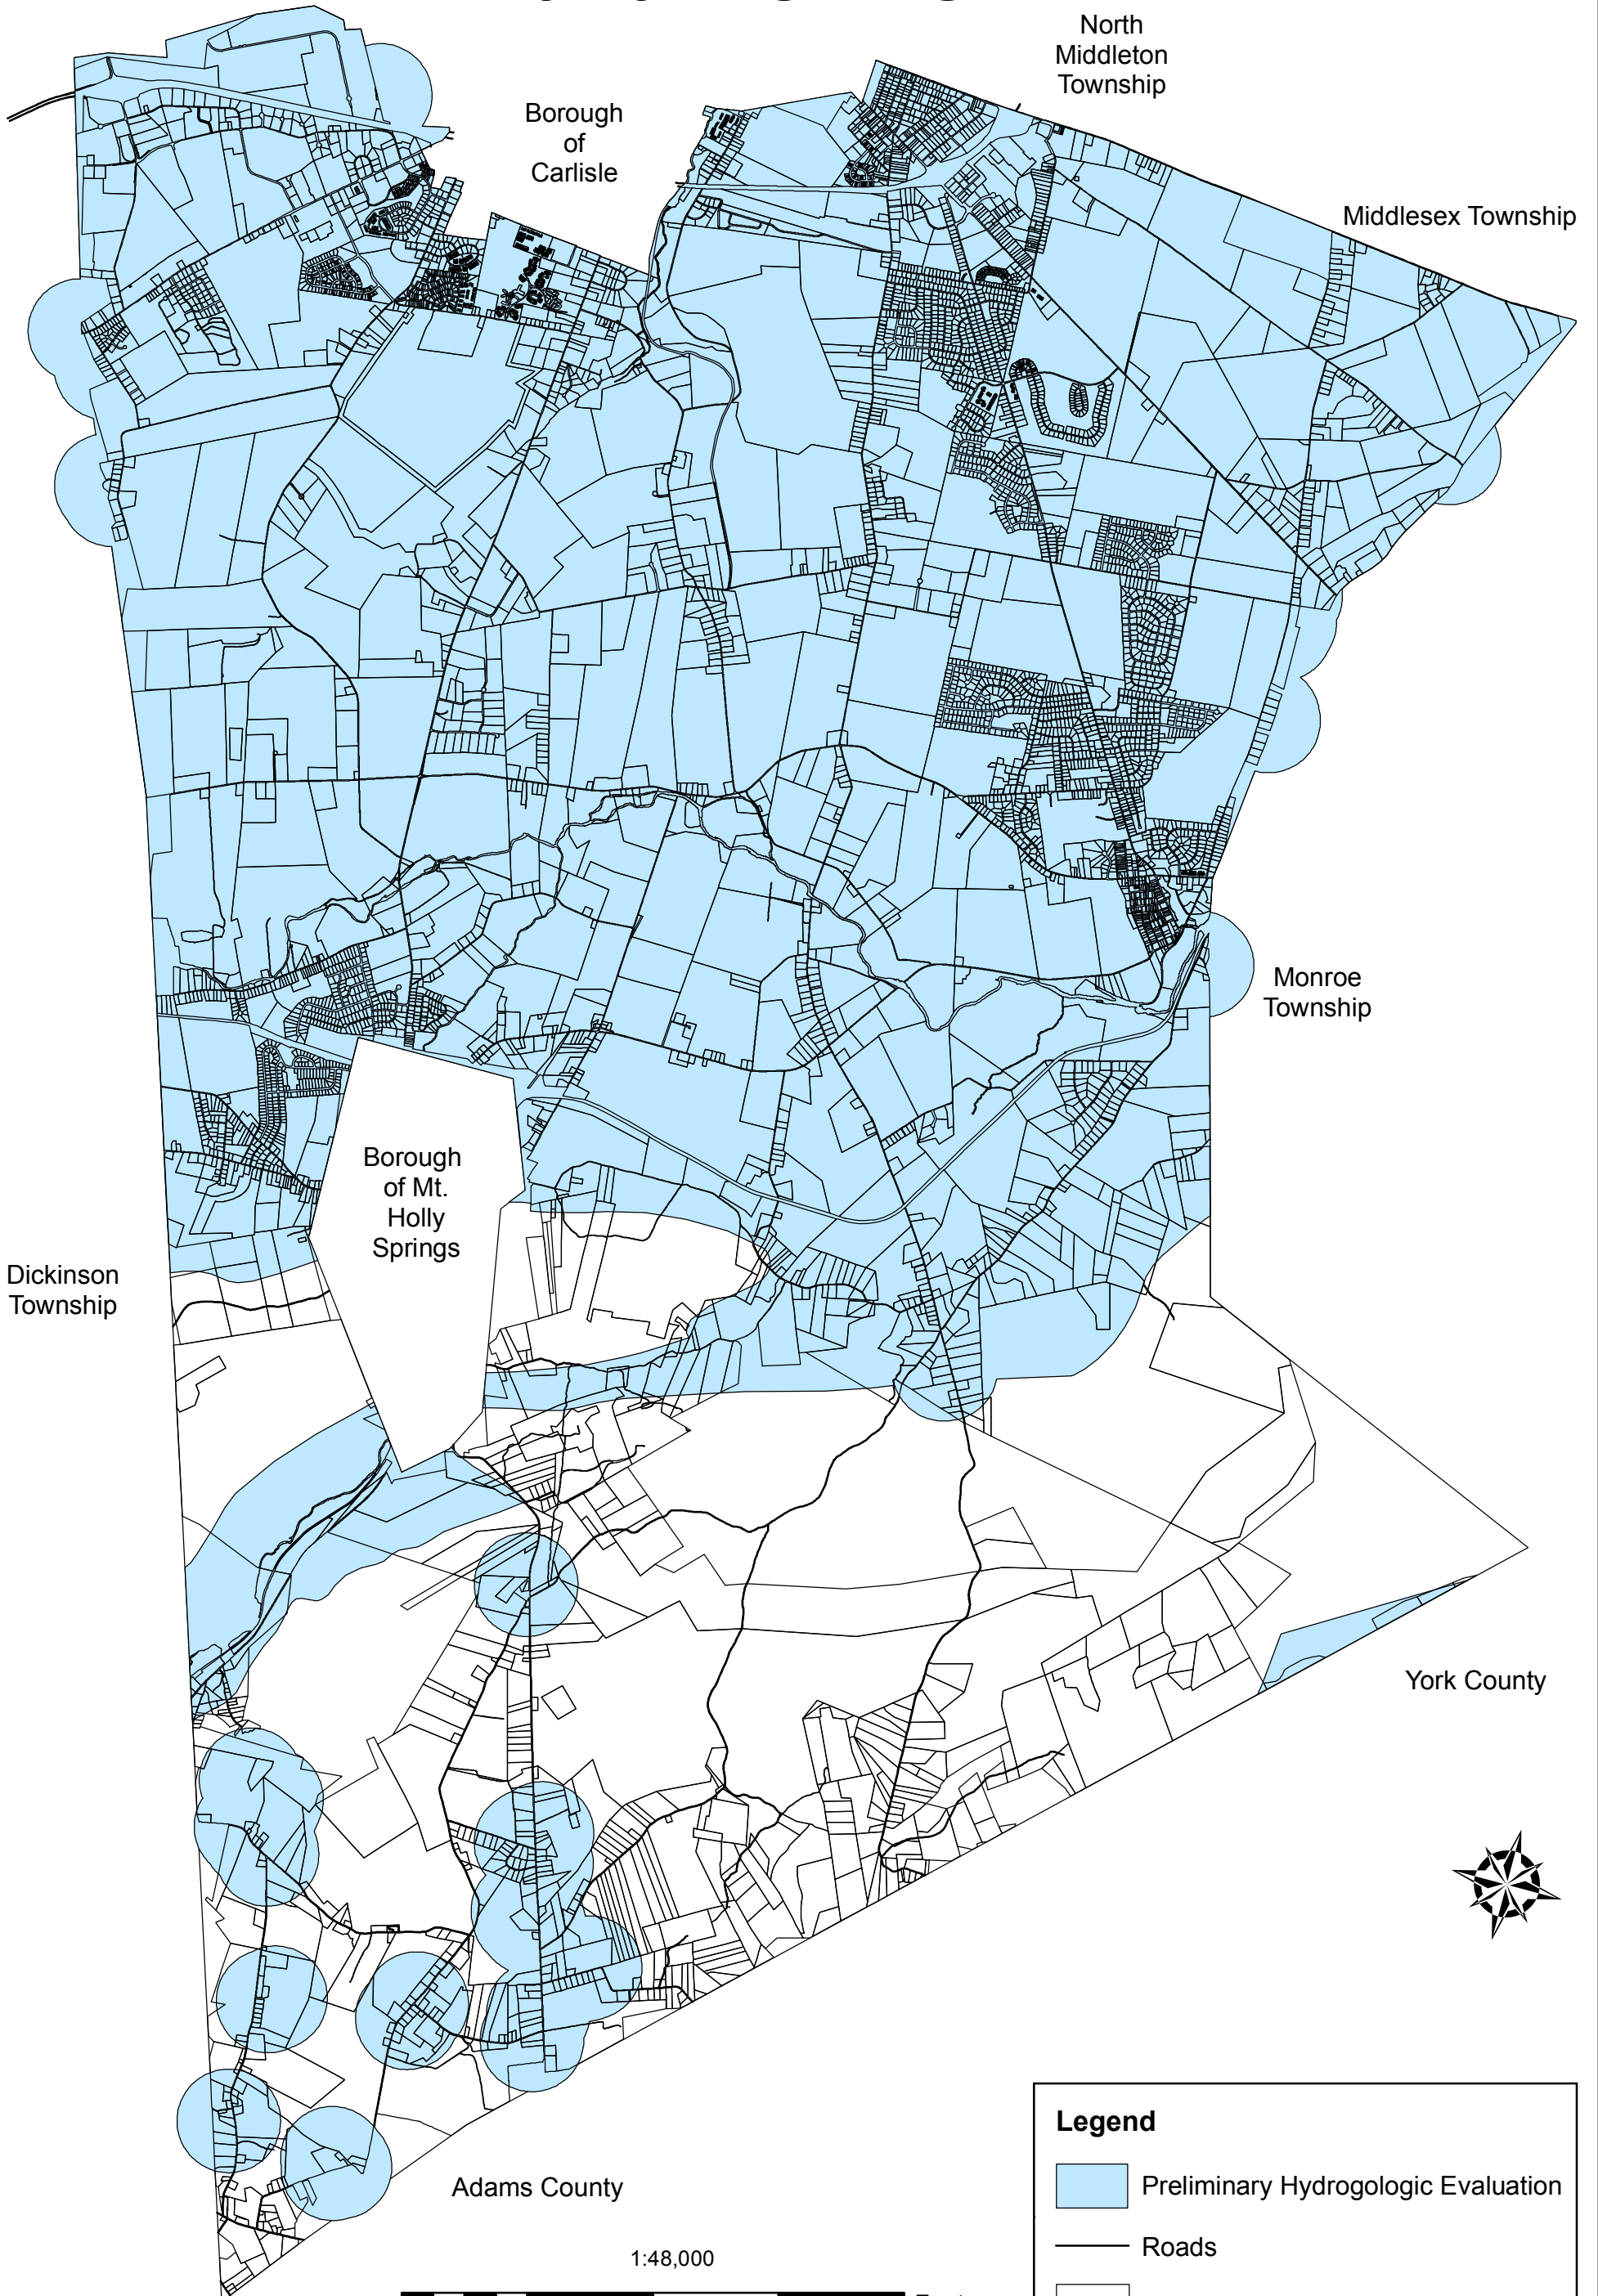

South Middleton Township

Preliminary Hydrogeologic Evaluation

Legend

-  Preliminary Hydrogeologic Evaluation
-  Roads
-  Municipal Boundary